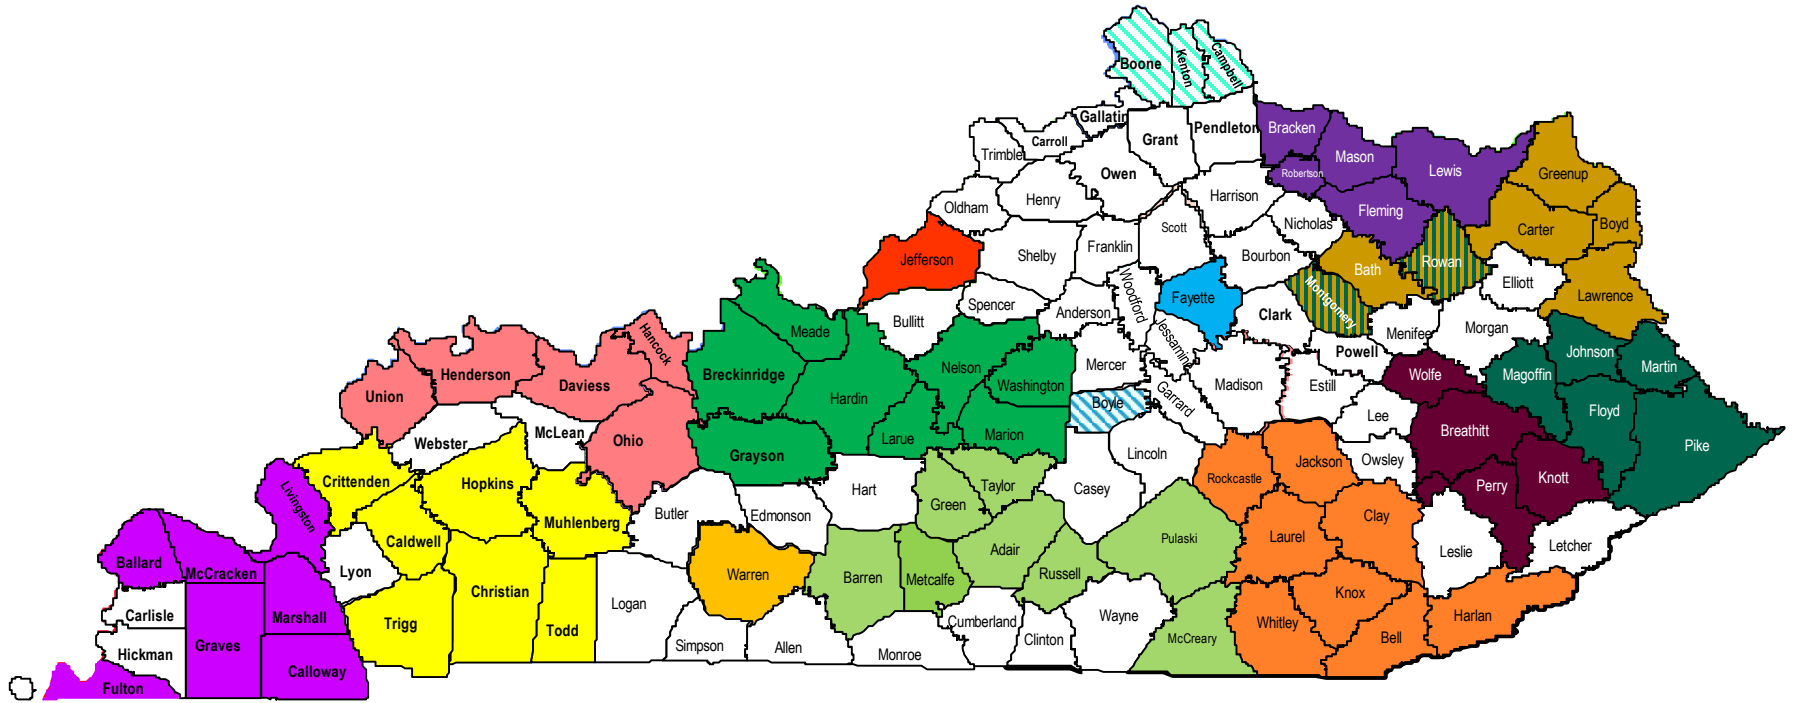

# Kentucky IPS Supported Employment January 2021

- |             |                |                    |                  |
|-------------|----------------|--------------------|------------------|
| Four Rivers | Seven Counties | Adanta             | Cumberland River |
| Pennyroyal  | Bridgehaven    | Independence Place | Mt. Comp         |
| Rivervalley | Wellspring     | New Vista          | Pathways         |
| Lifeskills  | NorthKey       | Comprehend         |                  |
| Communicare | Mental Health  | KY River           |                  |